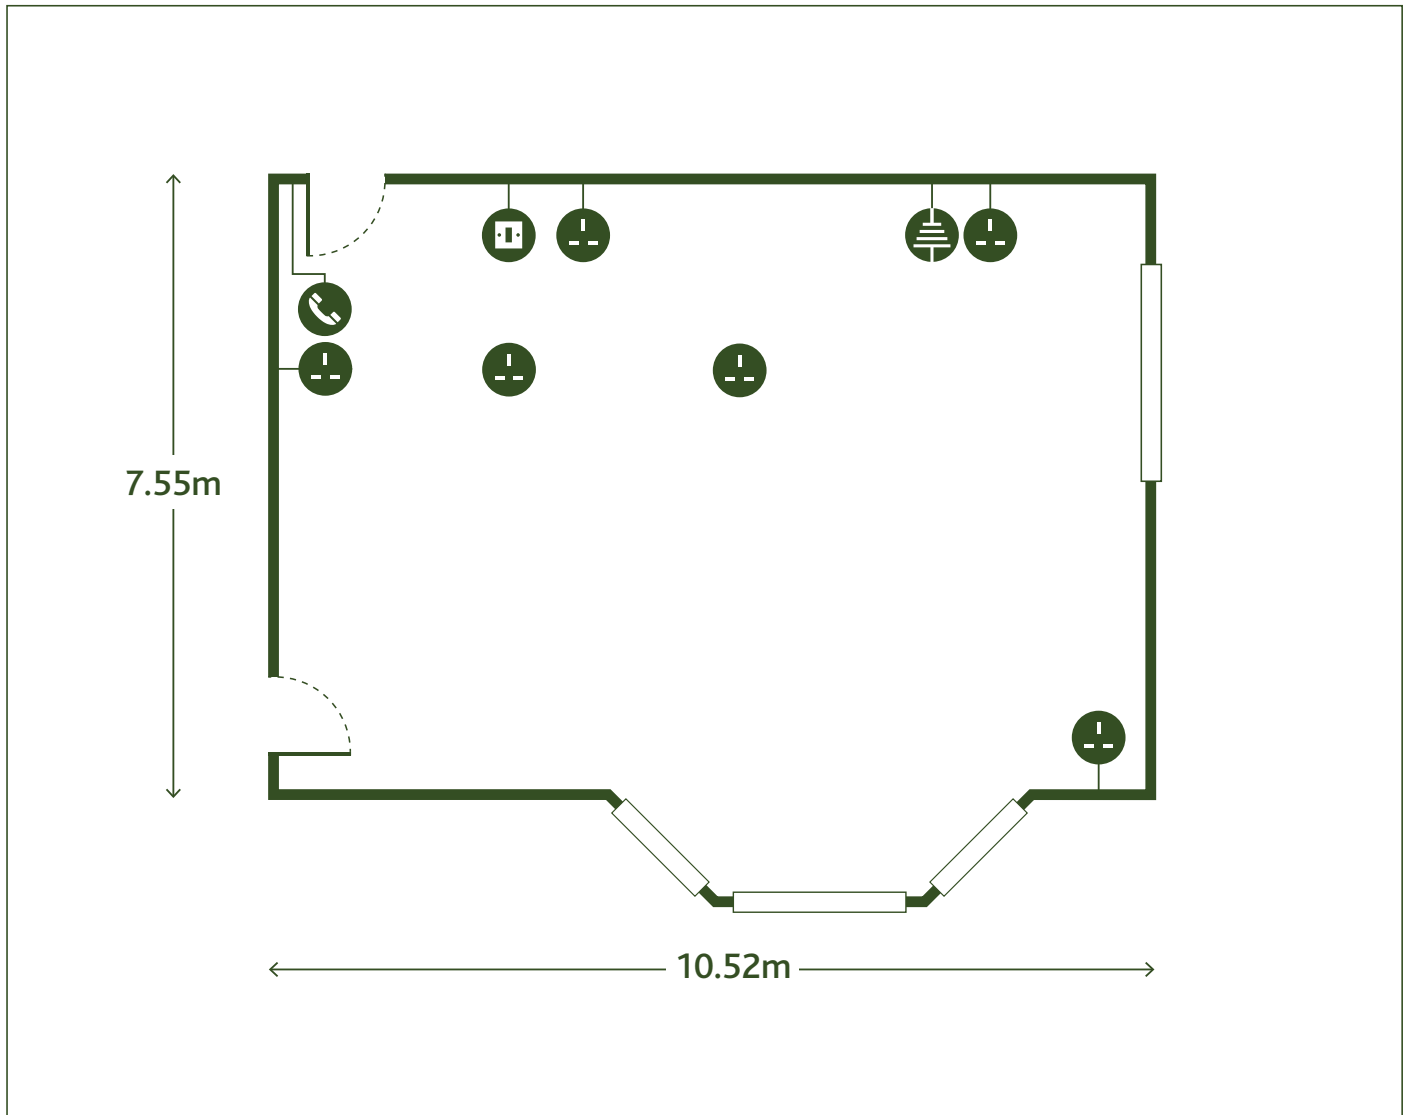

## Room Specification

### CAPACITIES

Theatre	60
U-Shape	18
Boardroom	26
Classroom	25
Cabaret	36

### DIMENSIONS (m)

Room size	10.52 x 7.55
Total floor size	79.43m <sup>2</sup>
Celling height	3.4